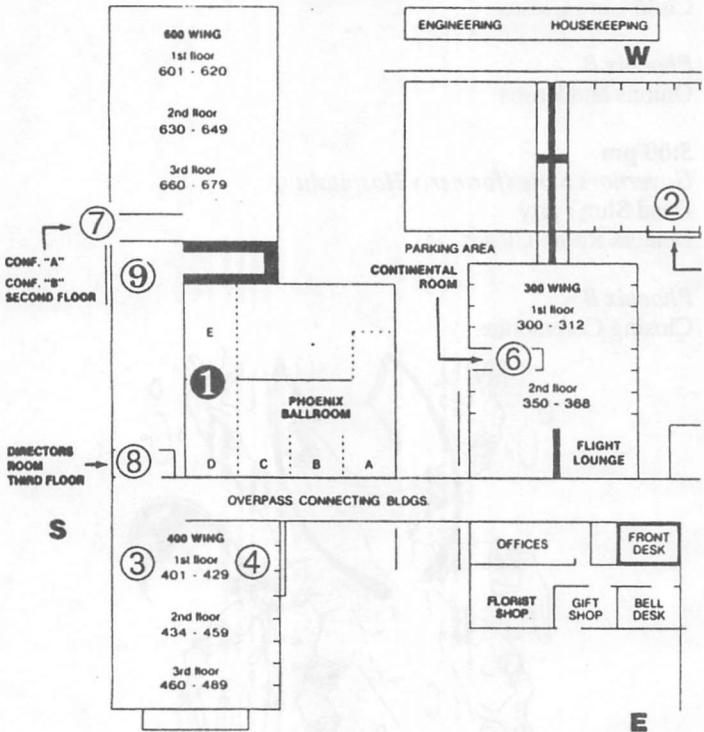

Governors Suite (formerly Hospitality)

Dead Slug Party

Dealers Room Closes

Phoenix B

Closing Ceremonies

Radisson Hotel Seattle Airport

- ① Costume Gallery
- ② Child Care
- ③ Green Room
- ④ Volunteer Lounge
- ⑤ Costuming Workshops
- ⑥ The BIG Picture
- ⑦ Gaming